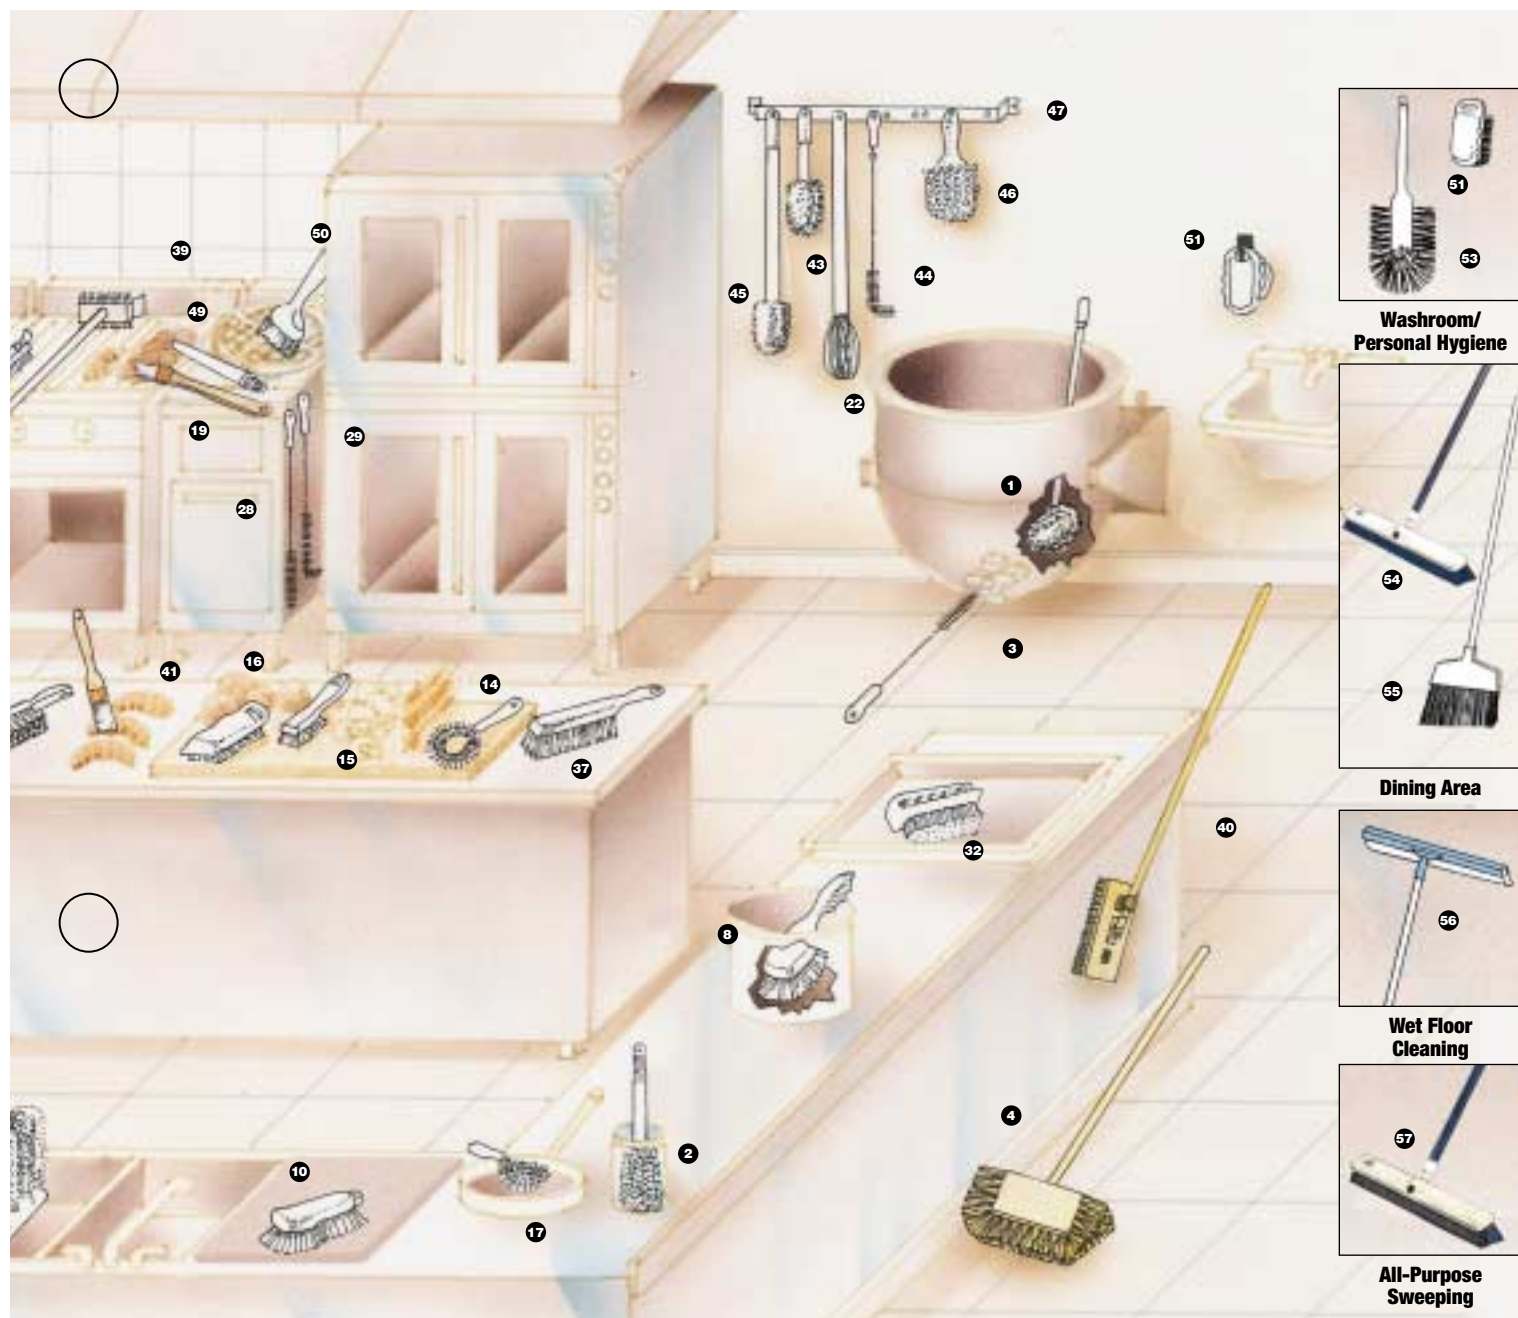

KITCHEN BRUSH GUIDE

**Carlisle, The Leader in Food Safety
with Critical Control Point Products™**

No.	Prod. No.	Description	Page No.	No.	Prod. No.	Description	Page No.
1	40043	Sparta® Spectrum® Tank and Kettle Brush	75	16	40412	Sparta® Spectrum® Potato Brush	103
2	40001	Sparta® Spectrum® Valve & Fitting Brush	86	17	40163	Utensil Brush	103
3	40150	Straight Kettle/Fryer Coil Brush	87, 104	18	40401	Sparta® Meteor® Pastry Brush	101, 103
4	40422	Dual Surface® Floor Scrub Brush w/End Bristles w/40225 Self-Locking Flex-Tip™ Handle	7, 16, 84, 113	19	40370	Sparta® Chef Series™ Long Reach Basting Brush	102
5	40003	Sparta® Spectrum® Valve & Fitting Brush	76	20	40380	Sparta® Chef Series™ Round Basting Brush	102
6	40000	Sparta® Spectrum® Valve & Fitting Brush	86, 105	21	40374	Sparta® Chef Series™ Hot Basting Brush	102
7	40461	Triple Glass Washer Brush	106	22	40681	Sparta® French Whip	104
8	40546	Utility Scrub Brush	25	23	40352	Nylon Paddle Scraper	91, 104
9	40501	Sparta® Spectrum® Long Handle Scrub Brush	74	24	40350	Standard Spatula	91
10	40521	Sparta® Spectrum® Cutting Board Brush	73	25	40291	Oven Brush and Scraper Head w/40275 Handle	109, 112
11	40025	Coffee Decanter Brush	105	26	40293	Pizza Oven Brush w/40275 Handle	109, 112
12	41263	All Purpose Tube Brush	87, 105	27	40529	Lettuce Cutter Brush	104
13	40673	Coffee Urn Brush	105	28	40150	Straight Kettle Coil Brush	87, 104
14	40164	Vegetable Brush	103	29	40152	L-Tipped Kettle Coil Brush	87
15	40411	Mushroom Brush	103	30	40159	Dishwasher Machine Brush	106
				31	40028	Dishwasher Spray Arm Brush	106